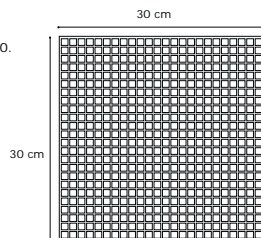

Fondo/Base: Bianco Ostuni
Disegno/Design: Grigio Luna, Nero Seta

Anversa FR 1 nero
●25